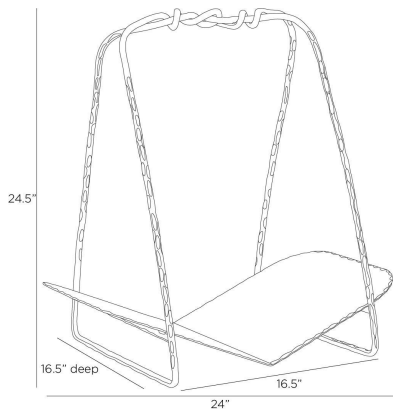

ARTERIO RS

DARIUS LOG HOLDER

AFI06
Blackened Iron, Iron

Inspired by medieval ironwork, our blackened, hammered iron log holder offers a playful—and literal—twist on a timeless hearth essential. Angular rods entwine together at the base in a form reminiscent of the twisted roots of a tree. Designed to pair with the Denison Fireplace Tool Set. Finish will vary.

APPEARANCE

Materials	Iron, Iron
Finishes	Blackened Iron, Blackened Iron
Finish Will Vary	Yes
Top Coat/Sealant	Yes

DIMENSIONS

Overall	W: 24 in x D: 16.5 in x H: 24.5 in
Foot Print	W: 16.5 in x D: 16.5 in

SHIPPING

Product Weight	33.8 lbs
Gross Weight 1	46.0 lbs
Shipping Box 1	W: 17.0 in x D: 24.0 in x H: 26.0 in

CONTRACT

Contract Suitability	Contract Suitable As Is
----------------------	-------------------------