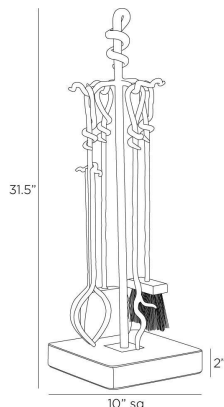

ARTERIOS

DENISON FIREPLACE TOOLSET

AFI07
Blackened Iron, Iron

Inspired by medieval ironwork, a blackened, hammered iron toolset offers a playful—and literal—twist on a timeless hearth essential. The angular handles of the poker, shovel, and tongs entwine together in a form reminiscent of the twisted roots of a tree. A matching iron base complements the set. Finish will vary.

APPEARANCE

Materials	Iron
Finishes	Blackened Iron
Finish Will Vary	Yes
Top Coat/Sealant	Yes

DIMENSIONS

Overall	W: 10 in x D: 10 in x H: 31.5 in
Foot Print	W: 10 in x D: 10 in

SHIPPING

Product Weight	33.8 lbs
Gross Weight 1	46.0 lbs
Shipping Box 1	W: 11.0 in x D: 20.0 in x H: 34.0 in