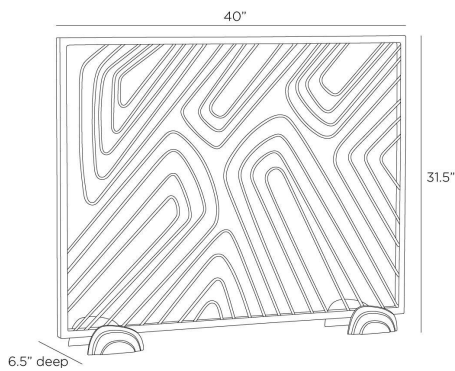

ARTERIO RS

HOLMES FIRESCREEN

AFI10
Bronze, Iron

The bronze iron mesh of our sturdy fire screen is both functional and stylish, recalling traced patterns and linework. Inspired by the unique swirls of a fingerprint, the Holmes is plated in bronze and finished with pebble-shaped radial feet for secure placement.

APPEARANCE

Materials	Iron, Iron Mesh
Finishes	Bronze, Bronze
Finish Will Vary	No
Top Coat/Sealant	Yes

DIMENSIONS

Overall	W: 40 in x D: 6.5 in x H: 31.5 in
Foot Print	W: 36.5 in x D: 6.5 in
Foot	W: 6.5 in

SHIPPING

Product Weight	32.5 lbs
Gross Weight 1	42.5 lbs
Shipping Box 1	W: 44.0 in x D: 7.0 in x H: 34.5 in

CONTRACT

Contract Suitability	Contract Suitable As Is
----------------------	-------------------------