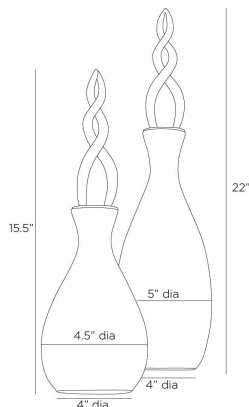

ARTERIOS

ELIXIR DECANTERS, SET OF 2

ARI12
Smoke, Glass

A pair of smoke-luster glass decanters is a dynamic addition to any tabletop tableau. Jewelry-inspired vintage brass stoppers twist and spiral upwards, mimicking a calming plume of smoke from burning incense.

APPEARANCE

Materials	Glass, Brass
Finishes	Smoke, Vintage Brass
Finish Will Vary	No
Top Coat/Sealant	Yes

DIMENSIONS

Overall Large	W: 5 in x D: 5 in x Dia: 5.0 in x H: 22 in
Overall Small	W: 4.5 in x D: 4.5 in x Dia: 4.5 in x H: 15.5 in
Opening Large	W: 1.5 in x D: 1.5 in x Dia: 1.5 in
Opening Small	W: 1.5 in x D: 1.5 in x Dia: 1.5 in
Stopper Large	W: 2.5 in x D: 2.5 in x Dia: 2.5 in x H: 12 in
Stopper Small	W: 2.5 in x D: 2.5 in x Dia: 2.5 in x H: 8.5 in
Foot Print Large	W: 4 in x D: 4 in x Dia: 4.0 in
Foot Print Small	W: 4 in x D: 4 in x Dia: 4.0 in

SHIPPING

Product Weight	2.2 lbs
Gross Weight 1	15.5 lbs
Shipping Box 1	W: 15.5 in x D: 13.38 in x H: 14.63 in

CONTRACT

Contract Suitability	Contract Suitable As Is