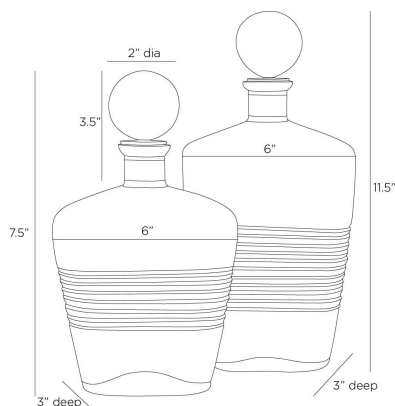

ARTERIOS

EAVES DECANTERS, SET OF 2

ARI14
Clear, Glass

Reminiscent of classic Mid-Century barware, our Eaves decanters are crafted of clear leaded glass adorned with etched accents. Bengal marble stoppers accent the narrow necks. Finish will vary.

APPEARANCE

Materials	Glass, Marble
Finishes	Clear, Bengal
Finish Will Vary	Yes
Top Coat/Sealant	Yes

DIMENSIONS

Overall Large	W: 6 in x D: 3 in x H: 11.5 in
Overall Small	W: 6 in x D: 3 in x H: 9.5 in
Opening Large	W: 1 in x D: 1 in x Dia: 1.0 in
Opening Small	W: 1 in x D: 1 in x Dia: 1.0 in
Stopper Large	W: 2 in x D: 2 in x Dia: 2.0 in x H: 3.5 in
Stopper Small	W: 2 in x D: 2 in x Dia: 2.0 in x H: 3.5 in
Foot Print Large	W: 4 in x D: 2.5 in
Foot Print Small	W: 4 in x D: 2.5 in

SHIPPING

Product Weight	3.5 lbs
Gross Weight 1	19.0 lbs
Shipping Box 1	W: 11.5 in x D: 9.63 in x H: 13.75 in

ADDITIONAL INFO

Features	Food Safe

CONTRACT

Contract Suitability	Contract Suitable As Is