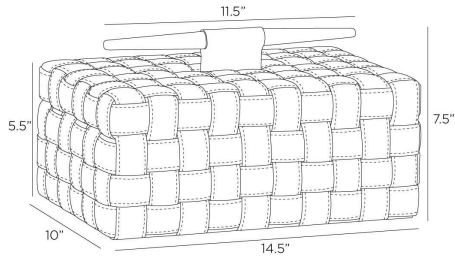

## HUMPHREY BOX

ARI18  
Black, Leather

Our Humphrey box is wrapped in a basketweave pattern of topstitched black leather. Accented with a spear-shaped handle of bronze-plated iron and smoke finished beechwood, it lends a masculine accent to a desk or tabletop. Finish will vary.

### DIMENSIONS

Overall	W: 14.5 in x D: 10 in x H: 7.5 in
Foot Print	W: 14.5 in x D: 10 in
Handle	W: 11.5 in x D: 1 in x H: 2 in

### SHIPPING

Product Weight	5.7 lbs
Gross Weight 1	9.5 lbs
Shipping Box 1	W: 14.5 in x D: 13.5 in x H: 9.5 in