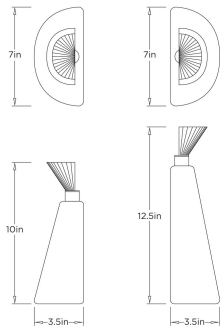

ARTERIOS

MARIAH DECANTERS, SET OF 2

ARI25 MARIAH DECANTERS

ARTERIOS