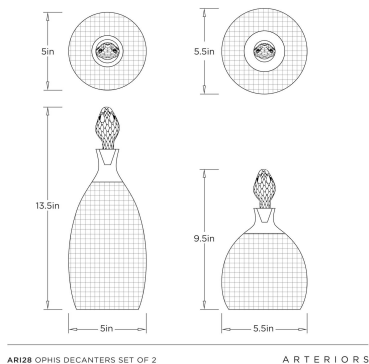

ARTERIO RS

OPHIS DECANTERS, SET OF 2

ARI28
Antique Brass, Brass

Inspired by the commanding presence of a serpent, the Ophis Decanters are a striking study in sculptural detail and textural depth. This set is topped with sculpted heads and wrapped in intricate scale patterns, all rendered in a rich antique brass finish. Whether showcased in a cocktail cabinet, on a credenza, or cocktail table, these decanters bring a provocative, high-fashion edge to any entertaining space.

APPEARANCE

Materials	Brass, Glass
Finishes	Antique Brass, Frosted
Finish Will Vary	No
Top Coat/Sealant	No

DIMENSIONS

Overall Large	Dia: 5 in x H: 13.5 in
Overall Small	Dia: 5.5 in x H: 9.5 in
Opening Large	Dia: 1.5 in
Opening Small	Dia: 1.25 in

SHIPPING

Product Weight	4 lbs
Gross Weight 1	4 lbs
Shipping Box 1	W: 18 in x D: 10 in x H: 14 in

CONTRACT

Contract Suitability	Contract Suitable As Is
----------------------	-------------------------