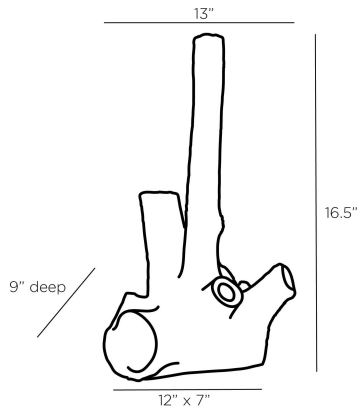

ARTERIO RS

URSULA SCULPTURE

ASC09
Ivory, Ricestone

A modern interpretation of driftwood, the Ursula sculpture is at once earthy and elegant. Created in ivory ricestone composite, the branch-mimicking art sculpture offers a decorative nod to nature. Finish will vary.

APPEARANCE

Materials	Ricestone
Finishes	Ivory
Finish Will Vary	Yes
Top Coat/Sealant	No

DIMENSIONS

Overall	W: 13 in x D: 9 in x H: 16.5 in
Foot Print	W: 12 in x D: 7 in

SHIPPING

Product Weight	19.0 lbs
Gross Weight 1	22.04 lbs
Shipping Box 1	W: 21.13 in x D: 13.0 in x H: 18.13 in