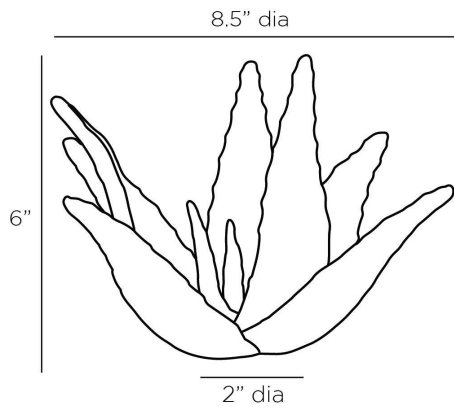

ARTERIO RS

ZALOE SCULPTURE

ASC12
Ivory, Ricestone

The natural textures of an aloe vera plant inform a chic sculpture of ivory ricestone composite. Inspired by the landscape design of Palm Springs, its elegant form is both organic and modernist. Finish will vary.

APPEARANCE

Materials	Ricestone
Finishes	Ivory
Finish Will Vary	Yes
Top Coat/Sealant	Yes

DIMENSIONS

Overall	Dia: 8.5 in x H: 6 in
Foot Print	Dia: 2.0 in

SHIPPING

Product Weight	1.6 lbs
Gross Weight 1	8.0 lbs
Shipping Box 1	W: 10.0 in x D: 13.0 in x H: 13.0 in

CONTRACT

Contract Suitability	Contract Suitable As Is