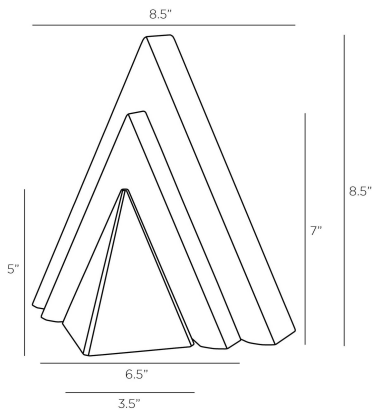

ARTERIOS

XIOMARA SCULPTURES, SET OF 3

ASC13
Ivory, Ricestone

A trio of triangular shapes in ivory and black ricestone composite, as well as smoke finished crystal, are made to mix and mingle in a myriad of ways. Designed to be paired or staged separately. Finish will vary.

APPEARANCE

Materials	Ricestone, Ricestone, Crystal
Finishes	Ivory, Black, Smoke
Finish Will Vary	Yes
Top Coat/Sealant	Yes

DIMENSIONS

Overall Large	W: 8.5 in x D: 2 in x H: 8.5 in
Overall Medium	W: 6.5 in x D: 1.5 in x H: 7 in
Overall Small	W: 3.5 in x D: 3.5 in x H: 5 in
Foot Print Large	W: 2 in x D: 2 in
Foot Print Medium	W: 1.5 in x D: 1.5 in
Foot Print Small	W: 3.5 in x D: 3.5 in

SHIPPING

Product Weight	6.2 lbs
Gross Weight 1	10.0 lbs
Shipping Box 1	W: 7.3 in x D: 12.5 in x H: 14.5 in

CONTRACT

Contract Suitability	Contract Suitable As Is
----------------------	-------------------------