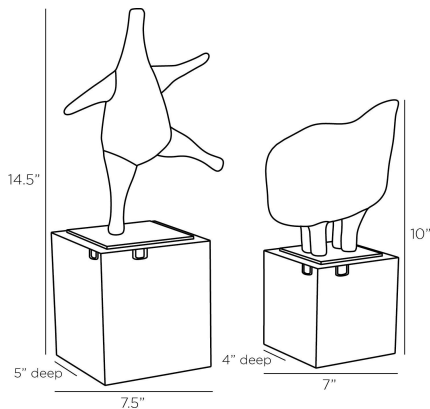

ARTERIO RS

BROVINA SCULPTURES, SET OF 2

ASC14
Black, Riverstone

Abstract animals frolic atop bases of antique brass steel mounted on clear crystal cubes. Skillfully carved of black riverstone, this modernist duo adds a touch of whimsy to any space. Finish will vary.

APPEARANCE

Materials	Riverstone, Crystal, Steel
Finishes	Black, Antique Brass
Finish Will Vary	Yes
Top Coat/Sealant	Yes

DIMENSIONS

Overall Large	W: 7.5 in x D: 5 in x H: 14.5 in
Overall Small	W: 7 in x D: 4 in x H: 10 in
Foot Print Large	W: 5 in x D: 5 in
Foot Print Small	W: 4 in x D: 4 in

SHIPPING

Product Weight	21.8 lbs
Gross Weight 1	24.03 lbs
Shipping Box 1	W: 8.8 in x D: 18.3 in x H: 14.5 in

CONTRACT

Contract Suitability	Contract Suitable As Is
----------------------	-------------------------