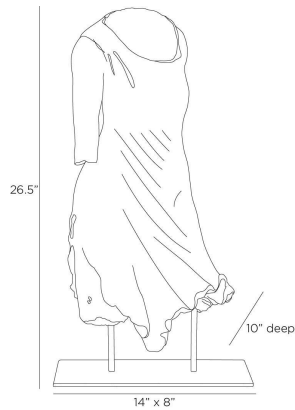

ARTERIOS

DECILIA SCULPTURE

ASC21
Matte White Plaster, Resin

Updating the artistry of the Renaissance for a modern age, Decilia's flowing resin form recalls a classical feminine bust. We gave this architectural figure a contemporary twist in matte white plaster. Suspended securely on a thin English bronze-plated post extending from a matching rectangular steel base. Finish will vary.

APPEARANCE

Materials	Resin, Steel
Finishes	Matte White Plaster, English Bronze
Finish Will Vary	Yes
Top Coat/Sealant	Yes

DIMENSIONS

Overall	W: 14 in x D: 10 in x H: 26.5 in
Foot Print	W: 14 in x D: 8 in

SHIPPING

Product Weight	8.0 lbs
Gross Weight 1	27.5 lbs
Shipping Box 1	W: 22.0 in x D: 14.0 in x H: 33.0 in

CONTRACT

Contract Suitability	Contract Suitable As Is
----------------------	-------------------------