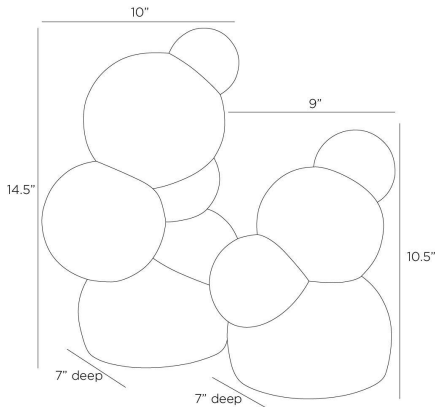

ARTERIORES

EASTLAKE SCULPTURES, SET OF 2

ASC22
Ivory, Glass Stone

Polished spheres of ivory glass stone composite stack to recall molecular structures or organic bubbles. Each sculpture is equally impactful when displayed alone or paired. Finish will vary.

APPEARANCE

| | |
|------------------|-------------|
| Materials | Glass Stone |
| Finishes | Ivory |
| Finish Will Vary | Yes |
| Top Coat/Sealant | Yes |

DIMENSIONS

| | |
|------------------|---------------------------------|
| Overall Large | W: 10 in x D: 7 in x H: 14.5 in |
| Overall Small | W: 9 in x D: 7 in x H: 10.5 in |
| Foot Print Large | W: 9 in x D: 6.5 in |
| Foot Print Small | W: 5.5 in x D: 6.5 in |

SHIPPING

| | |
|----------------|--|
| Product Weight | 40.1 lbs |
| Gross Weight 1 | 15.4 lbs |
| Gross Weight 2 | 26.4 lbs |
| Shipping Box 1 | W: 13.75 in x D: 10.7 in x H: 12.25 in |
| Shipping Box 2 | W: 18.5 in x D: 11.0 in x H: 13.0 in |