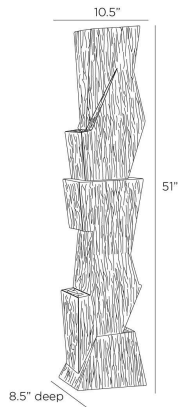

# ARTERIO RS

## DARNELL FLOOR SCULPTURE

ASC24  
Matte White, Resin

A totem of matte white resin is a commanding accent piece for any corner of the room. Designed to draw the eye to its geometric form, a faux wood finish adds a dynamic accent to the texture on its vertical surface. Finish will vary.

### DIMENSIONS

Overall	W: 10.5 in x D: 8.5 in x H: 51 in
Foot Print	W: 10.5 in x D: 8.5 in