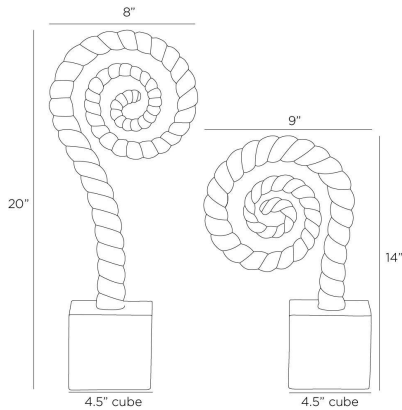

ARTERIOURS

GULLY SCULPTURES, SET OF 2

ASC28
Black, Marble

Our coal resin sculptures mimic the curved silhouette of a ram's horn. Black marble bases streaked with white veins makes this sculpture sturdy and stylish. Can be used as a pair of bookends, their textural finish lends implied movement to your shelvescape. Finish will vary.

APPEARANCE

Materials	Marble, Resin
Finishes	Black, Coal
Finish Will Vary	Yes
Top Coat/Sealant	Yes

DIMENSIONS

Overall Large	W: 8 in x D: 4.5 in x H: 20 in
Overall Small	W: 9.5 in x D: 4.5 in x H: 14 in
Foot Print	W: 4.5 in x D: 4.5 in
Base	W: 4.5 in x D: 4.5 in x H: 4.5 in

SHIPPING

Product Weight	20.6 lbs
Gross Weight 1	22.05 lbs
Shipping Box 1	W: 13.0 in x D: 13.0 in x H: 24.0 in

CONTRACT

Contract Suitability	Contract Suitable As Is
----------------------	-------------------------