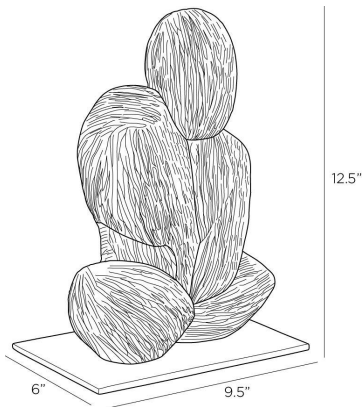

ARTERIO S

GRISSOM SCULPTURE

ASC29
Charcoal, Ricestone

Free-form shapes of charcoal ricestone composite form a striking totem that is both meditative and textural. Different when viewed from every angle, it is secured on a base of steel-plated in antique brass.

APPEARANCE

Materials	Ricestone, Steel
Finishes	Charcoal, Antique Brass
Finish Will Vary	No
Top Coat/Sealant	Yes

DIMENSIONS

Overall	W: 9.5 in x D: 6 in x H: 12.5 in
Foot Print	W: 9 in x D: 6 in
Base	W: 9 in x D: 6 in x H: 0.25 in

SHIPPING

Product Weight	15.7 lbs
Gross Weight 1	16.5 lbs
Shipping Box 1	W: 10.0 in x D: 14.0 in x H: 16.5 in

CONTRACT

Contract Suitability	Contract Suitable As Is
----------------------	-------------------------