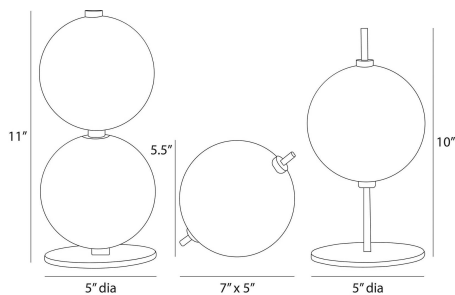

ARTERIOS

KYROS SCULPTURES, SET OF 3

ASC33
Ebony, Resin

This set of organic forms is inspired by Japanese shou sugi ban is reinterpreted in ebony resin. Each rounded sculpture is reminiscent of a seed pod, pierced with an accent English bronze steel. Two of the trio are mounted securely on a base.

APPEARANCE

Materials	Resin, Steel
Finishes	Ebony, English Bronze
Finish Will Vary	No
Top Coat/Sealant	No

DIMENSIONS

Overall Large	Dia: 5.0 in x H: 11 in
Overall Medium	Dia: 5.0 in x H: 10 in
Overall Small	W: 7 in x Dia: 5.0 in x H: 5.5 in
Foot Print Large	Dia: 5.0 in
Foot Print Medium	Dia: 5.0 in
Foot Print Small	W: 7 in x Dia: 5.0 in

SHIPPING

Product Weight	9.4 lbs
Gross Weight 1	13.23 lbs
Shipping Box 1	W: 8.5 in x D: 14.0 in x H: 19.0 in

CONTRACT

Contract Suitability	Contract Suitable As Is