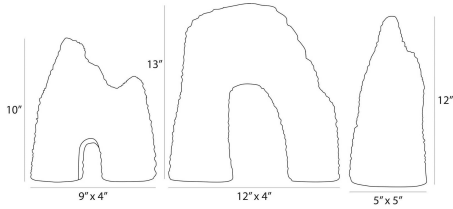

# ARTERIO RS

## ISLA SCULPTURES, SET OF 3

ASC36  
Ivory, Ricestone

In our Isla set, we recreated the layered topography of the chalk cliffs of Stretta, France. Cast of ivory ricestone composite with a carved texture, they can be displayed in multiple ways. Finish will vary.

### DIMENSIONS

Overall Large	W: 12 in x D: 4 in x H: 13 in
Overall Medium	W: 5 in x D: 5 in x H: 12 in
Overall Small	W: 9 in x D: 4 in x H: 10 in

### SHIPPING

Product Weight	44.6 lbs
Gross Weight 1	47.39 lbs
Shipping Box 1	W: 18.5 in x D: 18.5 in x H: 16.5 in