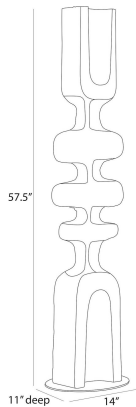

ARTERIO RS

JAYDEN FLOOR SCULPTURE

ASC37
Ebony, Resin

Designed to draw the eye, this monolithic sculpture of ebony resin makes a dynamic accent for any corner. The totemic-inspired shape resembles a fishbone, with a grooved texture that recalls sea-worn driftwood. Mounted on a circular bronze steel base.

APPEARANCE

Materials	Resin, Steel
Finishes	Ebony, Bronze
Finish Will Vary	No
Top Coat/Sealant	No

DIMENSIONS

Overall	W: 14 in x D: 11 in x H: 57.5 in
Foot Print	W: 14 in x D: 11 in
Base	W: 14 in x D: 11 in x H: 0.25 in

SHIPPING

Shipping Requirements	Truck Ship
Product Weight	49.6 lbs
Gross Weight 1	51.81 lbs
Shipping Box 1	W: 15.0 in x D: 18.0 in x H: 58.5 in

CONTRACT

Contract Suitability	Contract Suitable As Is
----------------------	-------------------------