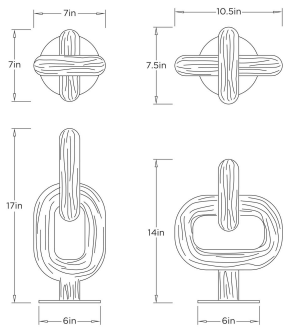

ARTERIO RS

MERRITT SCULPTURES, SET OF 2

ASC41 MERRITT SCULPTURES

ARTERIO RS

ASC41
Ebony, Resin

Reminiscent of forged links, these sculptures add scale and texture to any display. Secured to a circular base of bronze iron, each resin form finished in ebony can be displayed together or separately. Finish will vary.

APPEARANCE

Materials	Resin, Iron
Finishes	Ebony, Bronze
Finish Will Vary	Yes
Top Coat/Sealant	No

DIMENSIONS

Overall Large	W: 7 in x D: 7 in x H: 17 in
Overall Small	W: 10.5 in x D: 7.5 in x H: 14 in
Foot Print Large	Dia: 6.0 in
Foot Print Small	Dia: 6.0 in

SHIPPING

Product Weight	11.0 lbs
Gross Weight 1	14.33 lbs
Shipping Box 1	W: 20.5 in x D: 11.0 in x H: 21.0 in

CONTRACT

Contract Suitability	Contract Suitable As Is
----------------------	-------------------------