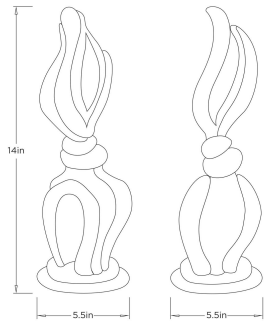

ARTERIOS

MARILYN SCULPTURE

ASC44 MARILYN SCULPTURE

ARTERIOS

ASC44

Ivory, Riverstone

A flame-like finial of ricestone composite finished in ivory was cast to resemble an architectural treasure. Unique from every angle, it is finished with a stepped base for secure placement on a shelf or console. Finish will vary.

APPEARANCE

Materials	Riverstone
Finishes	Ivory
Finish Will Vary	Yes
Top Coat/Sealant	No

DIMENSIONS

Overall	D: 5.5 in x H: 14.5 in
Foot Print	Dia: 5.5 in

SHIPPING

Product Weight	7.7 lbs
Gross Weight 1	9.9 lbs
Shipping Box 1	W: 9.5 in x D: 9.5 in x H: 18.5 in