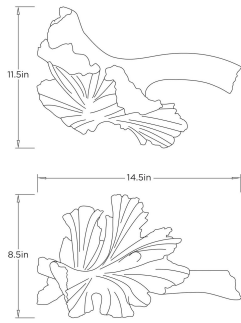

ARTERIOS

LUCA SCULPTURE

ASC46 LUCA SCULPTURE

ARTERIOS

ASC46
Charcoal, Lava Stone

Cast of charcoal lava stone composite, our sculpture was designed to recall the texture of a wood ear mushroom. Designed to draw focus to a bookshelf, console, or coffee table, its organic shape can be displayed a variety of ways and is even more impactful in multiples. Finish will vary.

APPEARANCE

Materials	Lava Stone
Finishes	Charcoal
Finish Will Vary	Yes
Top Coat/Sealant	No

DIMENSIONS

Overall	W: 14.5 in x D: 11.5 in x H: 8.5 in
Foot Print	W: 14.5 in x D: 11.5 in

SHIPPING

Product Weight	10.1 lbs
Gross Weight 1	12.1 lbs
Shipping Box 1	W: 11.88 in x D: 12.25 in x H: 17.75 in