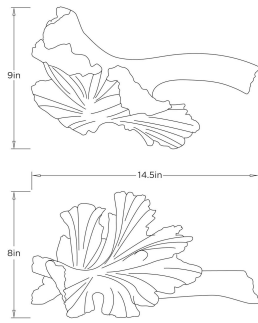

ARTERIOS

LUCA SCULPTURE

ASC48 LUCA SCULPTURE

ARTERIOS

ASC48
Matte White, Resin

Reflecting the organic, ruffled form of a wood ear mushroom, the Luca Sculpture offers a graceful meditation on nature's geometry. Crafted from matte white resin, its surface highlights the delicate ridges and fluid curves of its silhouette. Whether styled on a bookshelf, console, or coffee table, this piece brings a clean, contemporary sense of forest-inspired beauty to modern interiors.

APPEARANCE

Materials	Resin
Finishes	Matte White
Finish Will Vary	Yes
Top Coat/Sealant	No

DIMENSIONS

Overall	W: 14.5 in x D: 9 in x H: 8 in
Foot Print	W: 6.5 in x D: 9 in

SHIPPING

Product Weight	4.9 lbs
Gross Weight 1	7.1 lbs
Shipping Box 1	W: 11.5 in x D: 11.5 in x H: 18 in