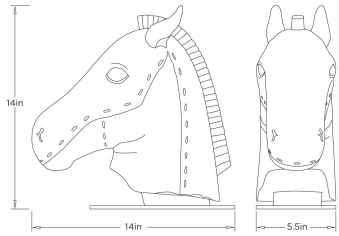

ARTERIOS

CAVALLE SCULPTURE

ASC49 CAVALLE SCULPTURE

ARTERIOS

ASC49

Ivory, Riverstone

Capturing the noble profile of a horse, the Cavalle Sculpture presents a graceful balance of movement and poise. Expertly crafted from ivory riverstone composite, it features a smooth yet subtly textured finish that accentuates the fluid lines of the equine silhouette. A timeless accent that lends a sense of classic sophistication and organic warmth to any interior.

APPEARANCE

Materials	Riverstone, Iron
Finishes	Ivory, Bronze
Finish Will Vary	No
Top Coat/Sealant	No

DIMENSIONS

Overall	W: 14 in x D: 5.5 in x H: 14 in
Foot Print	W: 10 in x D: 5.5 in

SHIPPING

Product Weight	12.1 lbs
Gross Weight 1	14.3 lbs
Shipping Box 1	W: 18 in x D: 10 in x H: 17 in