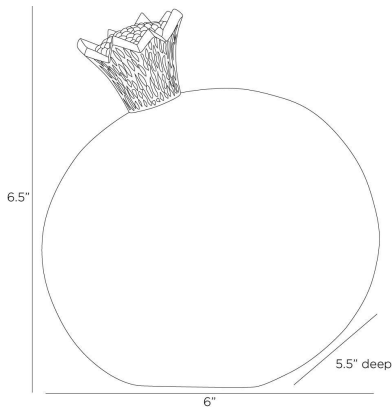

# ARTERIO RS

## EDEN SCULPTURE

ASI04  
Carmine, Marble

The crown jewel of the fruit world, a marble pomegranate of the deepest carmine is ripe for display on any surface. Inspired by the classical Greek fertility symbol and topped with a vintage brass stem, our unique sculpture can sit straight or be displayed at an angle. Finish will vary.

### DIMENSIONS

Overall	W: 6 in x D: 5.5 in x H: 6.5 in
Foot Print	W: 2 in x D: 3.5 in

### SHIPPING

Product Weight	11.2 lbs
Gross Weight 1	13.0 lbs
Shipping Box 1	W: 11.0 in x D: 11.0 in x H: 10.25 in