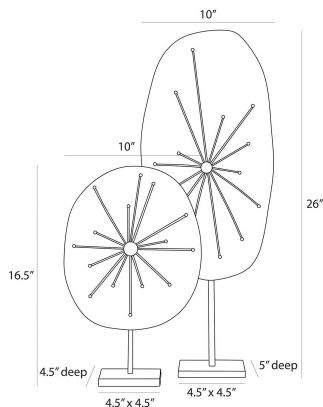

# ARTERIO RS

## JURA SCULPTURES, SET OF 2

AS111  
Natural Iron, Iron

A pair of Brutalist sculptures reflect the free-form shape of a flower. Hammered forms of natural iron are accented with an antique brass tack welded at the very center for contrast. Secured on a square base, they can be displayed together or separately. Finish will vary.

### DIMENSIONS

|                  |                                   |
|------------------|-----------------------------------|
| Overall Large    | W: 10 in x D: 5 in x H: 26 in     |
| Overall Small    | W: 10 in x D: 4.5 in x H: 16.5 in |
| Base Large       | W: 5 in x D: 5 in x H: 0.5 in     |
| Base Small       | W: 4.5 in x D: 4.5 in x H: 0.5 in |
| Foot Print Large | W: 5 in x D: 5 in                 |
| Foot Print Small | W: 4.5 in x D: 4.5 in             |

### SHIPPING

|                |                                      |
|----------------|--------------------------------------|
| Product Weight | 7.4 lbs                              |
| Gross Weight 1 | 11.55 lbs                            |
| Shipping Box 1 | W: 11.0 in x D: 11.5 in x H: 28.0 in |