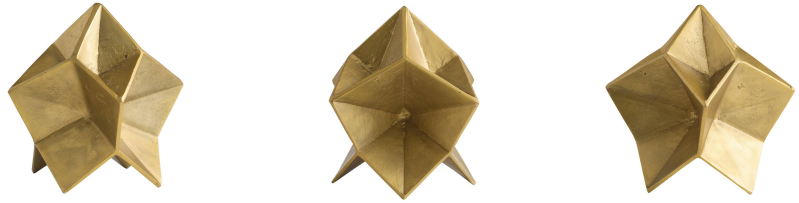

# ARTERIO RS

## KENDRICK SCULPTURE

AS113  
Antique Brass, Iron

A traditional work of origami resembling a star was transformed in the hand of our designer into a sculpture of antique brass iron. Cast in a substantial scale for use on a bookcase or coffee table. Includes felt dots. Finish will vary.

### APPEARANCE

Materials	Iron
Finishes	Antique Brass
Finish Will Vary	Yes
Top Coat/Sealant	Yes

### DIMENSIONS

Overall W: 11 in x D: 8 in x H: 10 in