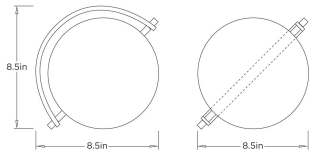

ARTERIOS

MILO SCULPTURE

AS116 MILO SCULPTURE

ARTERIOS

AS116

Natural Jungle Marble

A minimalist twist on the classic globe, our polished sphere of natural jungle marble is suspended in a frame of bronze iron. It can be displayed in multiple ways and is a great accent for any library, desk, or coffee table. Finish will vary.

APPEARANCE

Materials	Marble, Iron
Finishes	Jungle, Bronze
Finish Will Vary	Yes
Top Coat/Sealant	No

DIMENSIONS

Overall	Dia: 8.5 in x H: 8.5 in
Foot Print	Dia: 3.0 in

SHIPPING

Product Weight	14.33 lbs
Gross Weight 1	15.65 lbs
Shipping Box 1	W: 9.5 in x D: 10.5 in x H: 12.5 in

ADDITIONAL INFO

Disclaimers	As a natural material, color variation is to be expected in marble. The color has been determined randomly depending on what mineral content makes up each batch when the marble is formed. Small pits or divots are a common occurrence as well.

CONTRACT

Contract Suitability	Contract Suitable As Is