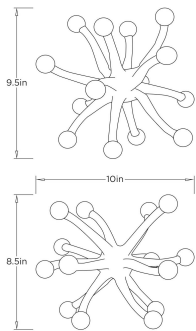

## MILA SCULPTURE

AS118 MILA SCULPTURE

ARTERIOS

AS118  
Bronze, Aluminum

A playful shape of cast aluminum, our sea creature-shaped sculpture is finished in bronze and tipped with antique brass accents. It is a dynamic accent piece from every angle. Felt dots included to cushion the base.

### DIMENSIONS

Overall	W: 10 in x D: 9.5 in x H: 8.5 in
Foot Print	W: 8 in x D: 5.5 in

### SHIPPING

Product Weight	2.5 lbs
Gross Weight 1	4.48 lbs
Shipping Box 1	W: 9.45 in x D: 11.02 in x H: 10.63 in