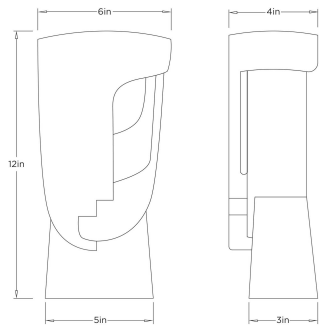

## LIAM SCULPTURE

AS119 LIAM SCULPTURE

ARTERIOS

AS119

Antique Brass, Aluminum

Picasso's paintings influenced the design of this abstract mask of cast aluminum. Finished in antique brass, its textural details offer an intriguing view from every angle.

### DIMENSIONS

Overall	W: 6 in x D: 4 in x H: 12 in
Foot Print	W: 5 in x D: 3 in

### SHIPPING

Product Weight	8.5 lbs
Gross Weight 1	10.16 lbs
Shipping Box 1	W: 7.87 in x D: 9.84 in x H: 16.14 in