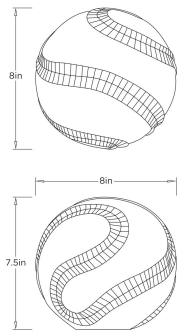

ARTERIOS

MARNIE SCULPTURE

AS120 MARNIE SCULPTURE

ARTERIOS

AS120

Bronze & Antique Brass, Aluminum

A timeless sphere is reimagined with an antique brass aluminum ribbon appliqué that coils gracefully around its curves like a serpent. Cast in bronze-toned aluminum, this hollow form introduces a sense of movement and rhythm to any display. The artisanal craftsmanship becomes even more striking when arranged in multiples.

APPEARANCE

Materials	Aluminum, Aluminum
Finishes	Bronze, Antique Brass
Finish Will Vary	No
Top Coat/Sealant	No

DIMENSIONS

Overall	Dia: 8.0 in x H: 7.5 in
Foot Print	Dia: 4.0 in

SHIPPING

Product Weight	3.75 lbs
Gross Weight 1	4.85 lbs
Shipping Box 1	W: 9.06 in x D: 9.84 in x H: 9.84 in