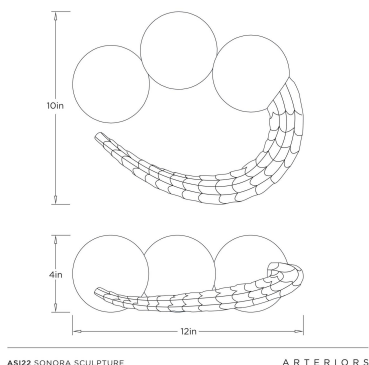

ARTERIOS

SONORA SCULPTURE

ASI22
White, Marble

Inspired by interlocking segments of a rattlesnake, the Sonora Sculpture balances raw texture with refined materiality. Three smooth white marble spheres—each revealing subtle tonal variation and natural veining—rest against a coiled, scale-textured form finished in a dark, patinated bronze tone. Both sculptural and symbolic, this piece delivers a grounded, desert-inflected sophistication with an artful edge.

APPEARANCE

Materials	Marble, Brass Clad
Finishes	White, Bronze
Finish Will Vary	Yes
Top Coat/Sealant	No

DIMENSIONS

Overall	W: 12 in x D: 10 in x H: 4 in
---------	-------------------------------

SHIPPING

Product Weight	10 lbs
Gross Weight 1	13.5 lbs
Shipping Box 1	W: 16 in x D: 14 in x H: 10 in