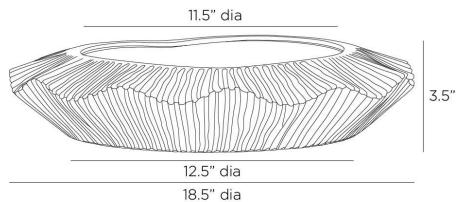

ARTERIOS

ESCADA PLANTER

ATC08
Platinum Crackle, Ceramic

With its heavily textured ceramic surface and hand-thrown form, the rippling lines of our Escada recall gentle waves washing the shore. Glazed with a reactive platinum crackle finish and finished with a drainage hole, it makes an artistic home for a favorite plant. Clear rubber stopper. Finish will vary.

APPEARANCE

Materials	Ceramic, Rubber
Finishes	Platinum Crackle, Clear
Finish Will Vary	Yes
Top Coat/Sealant	Yes

DIMENSIONS

Overall	Dia: 18.5 in x H: 3.5 in
Foot Print	Dia: 12.5 in
Opening	Dia: 11.5 in

SHIPPING

Product Weight	11.4 lbs
Gross Weight 1	15.0 lbs
Shipping Box 1	W: 14.6 in x D: 22.0 in x H: 22.5 in

CONTRACT

Contract Suitability	Contract Suitable As Is
----------------------	-------------------------