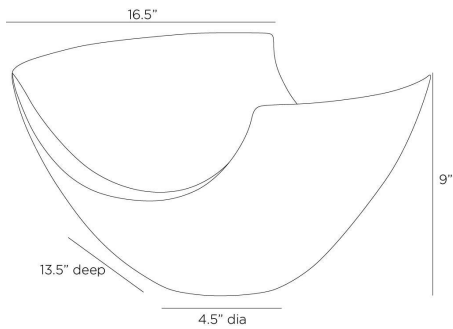

ARTERIO RS

GRAYSON CENTERPIECE

ATE03
Sparrow Reactive, Porcelain

Hollowed for lightness, this swooping form of our open bowl draws the eye with its architectural lines. Glazed in our new sparrow reactive finish with a gunmetal reactive interior, this porcelain centerpiece features subtle oxblood tones on each seam to highlight the wave-like shape. Finish will vary.

APPEARANCE

Materials	Porcelain, Porcelain
Finishes	Sparrow Reactive, Gunmetal Reactive
Finish Will Vary	Yes
Top Coat/Sealant	No

DIMENSIONS

Overall	W: 16.5 in x D: 13.5 in x H: 9 in
Foot Print	Dia: 4.5 in

SHIPPING

Product Weight	7.0 lbs
Gross Weight 1	15.0 lbs
Shipping Box 1	W: 18.0 in x D: 17.0 in x H: 10.0 in

CONTRACT

Contract Suitability	Contract Suitable As Is
----------------------	-------------------------