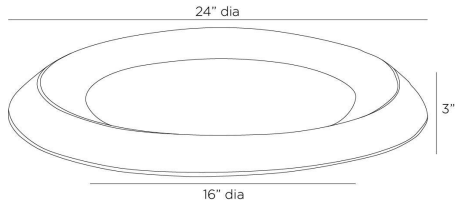

# ARTERIOS

## EVERETT CENTERPIECE

ATI05  
Distressed Antique Brass,  
Aluminum

Simplistic in form, a shield of distressed antique brass is carefully aged to appear effortlessly burnished. We designed this cast aluminum centerpiece with a shallow dip and floating edges to make an over scaled home for your treasures. Finish will vary.

### DIMENSIONS

Overall	Dia: 24.0 in x H: 3 in
Foot Print	Dia: 16.0 in

### SHIPPING

Product Weight	14.0 lbs
Gross Weight 1	18.0 lbs
Shipping Box 1	W: 4.25 in x D: 26.0 in x H: 25.5 in