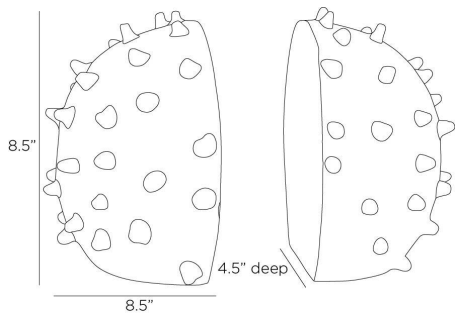

ARTERIOS

FENWICK BOOKENDS

ATI06
Dark Antique Brass, Aluminum

The rounded silhouette of the puffer fish gives our Fenwick bookends their textural form. Cast of aluminum and plated in dark antique brass, this marine-life-influenced set recalls a found object or ancient relic. Stage them on a bookshelf or style them as sculptures. Finish will vary.

APPEARANCE

Materials	Aluminum
Finishes	Dark Antique Brass
Finish Will Vary	Yes
Top Coat/Sealant	Yes

DIMENSIONS

Overall	W: 8.5 in x D: 4.5 in x H: 8.5 in
Foot Print	W: 5 in x D: 3 in

SHIPPING

Product Weight	7.5 lbs
Gross Weight 1	9.25 lbs
Shipping Box 1	W: 12.0 in x D: 11.0 in x H: 8.5 in