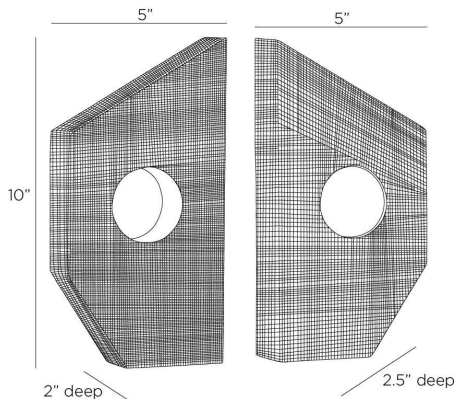

ARTERIOS

GARRICK BOOKENDS, SET OF 2

ATI07
Antique Brass, Brass

Evoking classic architectural forms, antique brass clad bookends possess a geometric texture. A single orb of jungle marble adds a playful, puzzle-like accent to one of the pair. Finish will vary.

APPEARANCE

Materials	Brass, Marble
Finishes	Antique Brass, Natural Jungle
Finish Will Vary	Yes
Top Coat/Sealant	Yes

DIMENSIONS

Overall Large	W: 5 in x D: 2.5 in x H: 10 in
Overall Small	W: 5 in x D: 2 in x H: 10 in
Foot Print	W: 3 in x D: 2 in

SHIPPING

Product Weight	12.0 lbs
Gross Weight 1	10.0 lbs
Shipping Box 1	W: 13.0 in x D: 9.0 in x H: 9.0 in

CONTRACT

Contract Suitability	Contract Suitable As Is
----------------------	-------------------------