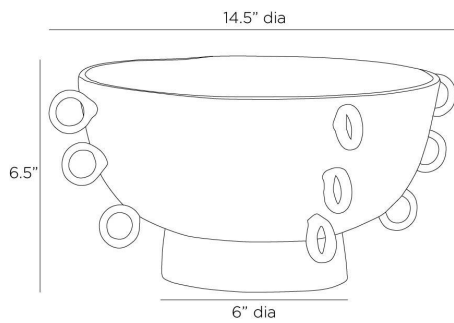

## GARCIA CENTERPIECE

ATI08  
Graphite, Aluminum

Whimsical loops along each quarter of this stunning bowl add both graphic appeal and easy portability. Cast of aluminum, finished in a graphite finish, it makes a tailored and versatile centerpiece.

### DIMENSIONS

Overall	Dia: 14.5 in x H: 6.5 in
Foot Print	Dia: 6.0 in

### SHIPPING

Product Weight	5.0 lbs
Gross Weight 1	6.5 lbs
Shipping Box 1	W: 13.5 in x D: 13.5 in x H: 8.5 in