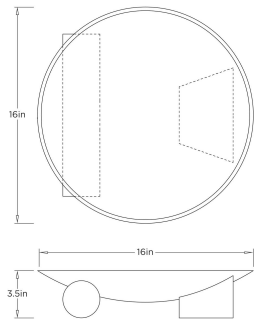

ARTERIOS

LUXA CENTERPIECE

AT111 LUXA CENTERPIECE

ARTERIOS