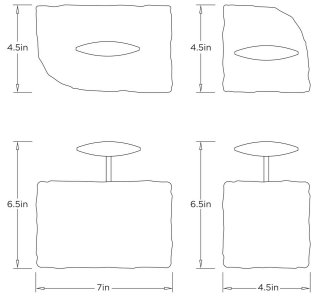

ARTERIOS

PEDRA BOOKENDS, SET OF 2

ATI12 PEDRA BOOKENDS, SET OF 2 A R T E R I O R S

ATI12
White, Marble

Recalling the heavy, structural forms of an industrial foundry, the Pedra Bookends are a striking study in balance and mass. Each piece is carved from solid white marble, featuring clean geometric lines and natural grey veining.

APPEARANCE

Materials	Marble, Iron
Finishes	White, Blackened Iron
Finish Will Vary	Yes
Top Coat/Sealant	No

DIMENSIONS

Overall Large	W: 6.5 in x D: 4.5 in x H: 7 in
Overall Small	W: 4.5 in x D: 4.5 in x H: 6.5 in
Handle Large	W: 3.5 in x D: 1 in x H: 2 in
Handle Small	W: 3.5 in x D: 1 in x H: 2 in
Foot Print Large	W: 6.5 in x D: 4.5 in
Foot Print Small	W: 4.5 in x D: 4.5 in

SHIPPING

Product Weight	26.5 lbs
Gross Weight 1	33 lbs
Shipping Box 1	W: 19 in x D: 9 in x H: 12 in

CONTRACT

Contract Suitability	Contract Suitable As Is
----------------------	-------------------------