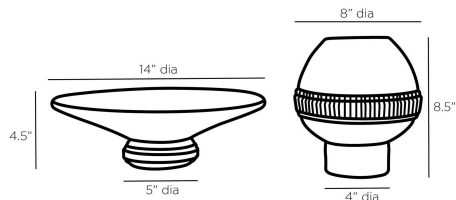

ARTERIOS

TAZA TABLETOP SET

ATS02
Graphite, Terracotta

Our two-tone Taza centerpiece and vase set bestows an artisanal character to any tabletop. The pair is designed in contrasting graphite and ivory terracotta with opposing matte and gloss finishes. Carved, textured bands, reminiscent of tramp art, decorate each piece. Finish will vary.

APPEARANCE

Materials	Terracotta, Terracotta
Finishes	Graphite, Ivory
Finish Will Vary	Yes
Top Coat/Sealant	No

DIMENSIONS

Overall Large	Dia: 8.0 in x H: 8.5 in
Overall Small	Dia: 14.0 in x H: 4.5 in
Foot Print Large	Dia: 4.0 in
Foot Print Small	Dia: 5.0 in

SHIPPING

Product Weight	13.0 lbs
Gross Weight 1	13.67 lbs
Shipping Box 1	W: 12.8 in x D: 17.91 in x H: 29.13 in

CONTRACT

Contract Suitability	Contract Suitable As Is
----------------------	-------------------------