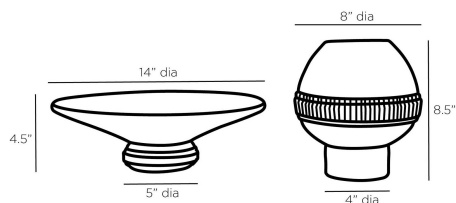

ARTERIOS

TAZA TABLETOP SET

ATS02
Graphite, Terracotta

Our two-tone Taza centerpiece and vase set bestows an artisanal character to any tabletop. The pair is designed in contrasting graphite and ivory terracotta with opposing matte and gloss finishes. Carved, textured bands, reminiscent of tramp art, decorate each piece. Finish will vary.

APPEARANCE

Materials	Terracotta, Terracotta
Finishes	Graphite, Ivory
Finish Will Vary	Yes
Top Coat/Sealant	No

DIMENSIONS

Overall Large	Dia: 8.0 in x H: 8.5 in
Overall Small	Dia: 14.0 in x H: 4.5 in
Foot Print Large	Dia: 4.0 in
Foot Print Small	Dia: 5.0 in

SHIPPING

Product Weight	13.0 lbs
Gross Weight 1	13.67 lbs
Shipping Box 1	W: 12.8 in x D: 17.91 in x H: 29.13 in

CONTRACT

Contract Suitability	Contract Suitable As Is
----------------------	-------------------------