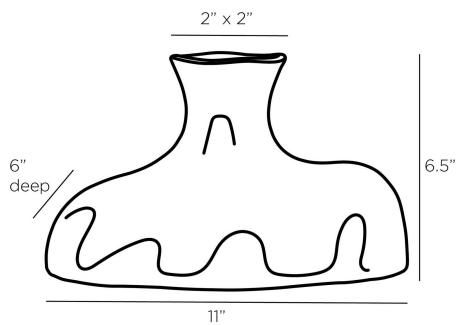

ARTERIO RS

TILBURY VASE

AVC04
Gunmetal, Ceramic

The Tilbury dares to be bold. The vase is rendered in an expressive decolletage form in matte gunmetal ceramic. Use the watertight accent to hold a favorite bloom, or as an evocative tabletop accessory.

APPEARANCE

Materials	Ceramic
Finishes	Gunmetal
Finish Will Vary	No
Top Coat/Sealant	No

DIMENSIONS

Overall	W: 11 in x D: 6 in x H: 6.5 in
Foot Print	W: 11 in x D: 6 in
Opening	W: 2 in x D: 2 in

SHIPPING

Product Weight	3.0 lbs
Gross Weight 1	6.0 lbs
Shipping Box 1	W: 8.0 in x D: 11.0 in x H: 8.0 in