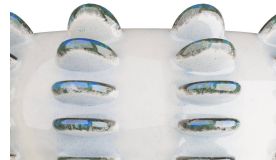

# ARTERIO RS

## AILEE VASE

AVC07  
Reactive Blue, Porcelain

With a silhouette like a spiny sea urchin, a substantial porcelain vase is the perfect home for your favorite blooms. Finished with a marine-inspired glaze of reactive blue that moves from deep to shallow tones towards the edges of each textural accent. Finish will vary.

### APPEARANCE

Materials	Porcelain
Finishes	Reactive Blue
Finish Will Vary	Yes
Top Coat/Sealant	No