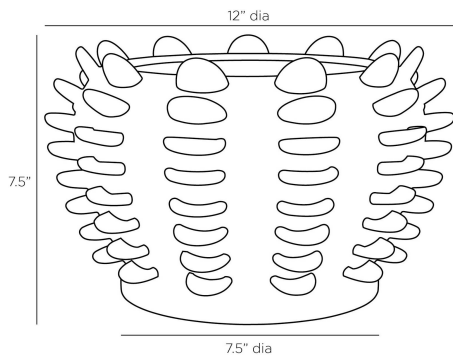

ARTERIO RS

AILEE VASE

AVC07
Reactive Blue, Porcelain

With a silhouette like a spiny sea urchin, a substantial porcelain vase is the perfect home for your favorite blooms. Finished with a marine-inspired glaze of reactive blue that moves from deep to shallow tones towards the edges of each textural accent. Finish will vary.

APPEARANCE

Materials	Porcelain
Finishes	Reactive Blue
Finish Will Vary	Yes
Top Coat/Sealant	No

DIMENSIONS

Overall	Dia: 12.0 in x H: 7.5 in
Foot Print	Dia: 7.5 in
Opening	Dia: 8.0 in

SHIPPING

Product Weight	7.1 lbs
Gross Weight 1	14.1 lbs
Shipping Box 1	W: 15.0 in x D: 15.0 in x H: 10.6 in

ADDITIONAL INFO

Features	Water Tight

CONTRACT

Contract Suitability	Contract Suitable As Is