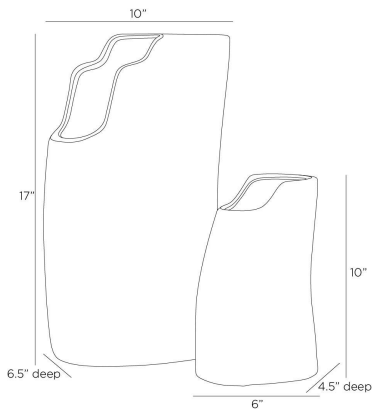

ARTERIORES

CASIO VASES, SET OF 2

AVCT11
Icy Morn, Ceramic

Resembling the ocean's breaking waves or the cresting fin of a whale, the ribbed surface of our ceramic vessels possesses an organic appeal. Each vase was finished with an asymmetric opening to show off a lateral gathering of blooms. Glazed in icy morn. Finish will vary.

APPEARANCE

Materials	Ceramic
Finishes	Icy Morn
Finish Will Vary	Yes
Top Coat/Sealant	Yes

DIMENSIONS

Overall Large	W: 10 in x D: 6.5 in x H: 17 in
Overall Small	W: 6 in x D: 4.5 in x H: 10 in
Foot Print Large	W: 10 in x D: 6.5 in
Foot Print Small	W: 6 in x D: 4.5 in

SHIPPING

Product Weight	14.4 lbs
Gross Weight 1	23.5 lbs
Shipping Box 1	W: 27.2 in x D: 14.2 in x H: 11.2 in

ADDITIONAL INFO

Features	Water Tight
----------	-------------

CONTRACT

Contract Suitability	Contract Suitable As Is
----------------------	-------------------------