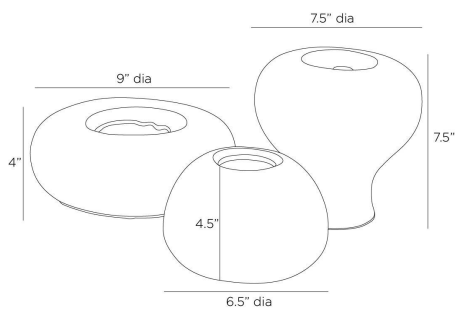

ARTERIO RS

DANDY VASES, SET OF 3

AVC12
Icy Morn, Ceramic

Curved lines and pebble shapes lend natural charm to our ceramic vases. Glazed in an icy morn finish, they add a spa-like serenity to any space. Finish will vary.

APPEARANCE

Materials	Ceramic
Finishes	Icy Morn
Finish Will Vary	Yes
Top Coat/Sealant	Yes

DIMENSIONS

Overall Large	Dia: 7.5 in x H: 7.5 in
Overall Medium	Dia: 6.5 in x H: 4.5 in
Overall Small	Dia: 9.0 in x H: 4 in
Opening Large	Dia: 2.0 in
Opening Medium	Dia: 3.0 in
Opening Small	Dia: 3.5 in
Foot Print Large	Dia: 4.0 in
Foot Print Medium	Dia: 5.0 in
Foot Print Small	Dia: 7.5 in

SHIPPING

Product Weight	7.7 lbs
Gross Weight 1	15.0 lbs
Shipping Box 1	W: 15.7 in x D: 16.7 in x H: 13.6 in

ADDITIONAL INFO

Features	Water Tight
----------	-------------

CONTRACT

Contract Suitability	Contract Suitable As Is
----------------------	-------------------------