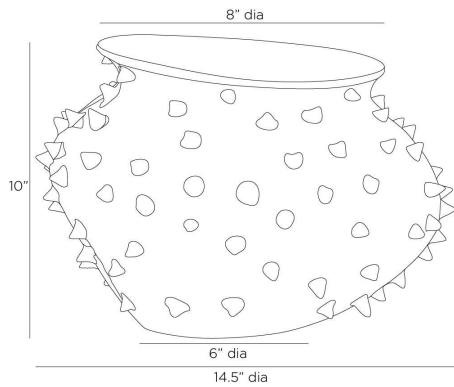

# ARTERIO RS

## GRE NELL SHORT VASE

AVC15  
Ivory Crackle, Ceramic

This ceramic vase's irregular shape and spiked surface recall a cactus. Glazed with an ivory crackle finish, it can be staged with the matching tall Grenell vase or on its own. Finish will vary.

### DIMENSIONS

Overall	W: 14.5 in x D: 14 in x H: 10 in
Foot Print	Dia: 6.0 in
Opening	Dia: 8.0 in

### SHIPPING

Product Weight	7.5 lbs
Gross Weight 1	11.0 lbs
Shipping Box 1	W: 13.0 in x D: 16.5 in x H: 17.5 in