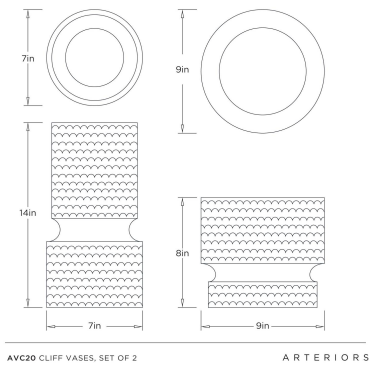

ARTERIOS

CLIFF VASES, SET OF 2

AVC20
Gunmetal & Teal Reactive, Ceramic

Showcasing the rhythmic movement of a staggered pattern, the Cliff Vases explore verticality and depth of color. Finished in gunmetal and teal reactive ceramic glaze, each tier shifts in tone, adding organic flow and sophisticated texture to any entryway or living space.

APPEARANCE

Materials	Ceramic
Finishes	Gunmetal & Teal Reactive
Finish Will Vary	Yes
Top Coat/Sealant	No

DIMENSIONS

Overall Large	Dia: 7 in x H: 14 in
Overall Small	Dia: 9 in x H: 8 in
Opening Large	Dia: 4 in
Opening Small	Dia: 6 in
Foot Print Large	Dia: 7 in
Foot Print Small	Dia: 8 in

SHIPPING

Product Weight	8 lbs
Gross Weight 1	11 lbs
Shipping Box 1	W: 16.73 in x D: 11.42 in x H: 11.42 in

CONTRACT

Contract Suitability	Contract Suitable As Is
----------------------	-------------------------