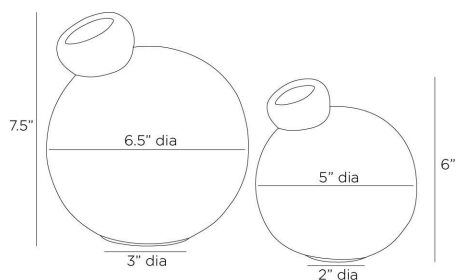

ARTERIOS

GRACIE VASES, SET OF 2

AVE01
Peaches and Cream Reactive,
Porcelain

The rounded form of bubbles inspired a playful pair of porcelain vases glazed in our new peaches and cream reactive shade. Adding a playful accent to a shelf or table, each vase has an endless flexibility that achieves different effects when placed around the room. Finish will vary.

APPEARANCE

Materials	Porcelain
Finishes	Peaches and Cream Reactive
Finish Will Vary	Yes
Top Coat/Sealant	Yes

DIMENSIONS

Overall Large	Dia: 6.5 in x H: 7.5 in
Overall Small	Dia: 5.0 in x H: 6 in
Opening Large	Dia: 1.5 in
Opening Small	Dia: 1.0 in
Foot Print Large	Dia: 3.0 in
Foot Print Small	Dia: 2.0 in

SHIPPING

Product Weight	2.5 lbs
Gross Weight 1	10.0 lbs
Shipping Box 1	W: 17.5 in x D: 11.0 in x H: 10.0 in

ADDITIONAL INFO

Features	Water Tight

CONTRACT

Contract Suitability	Contract Suitable As Is